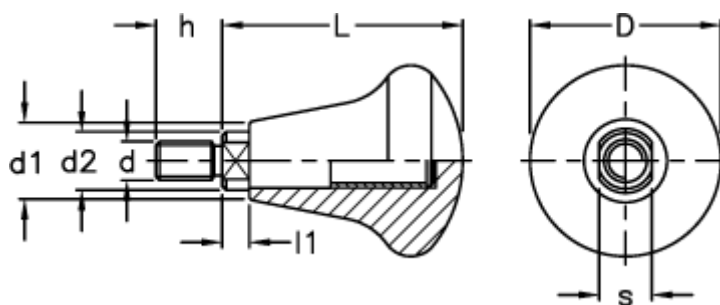

# Data Sheet

Article number: 2304021451

Description: E+G Revolving handle  
I.229/55+x-M10

## Measures

D	= 49
d1	= 20
d2	= 15
d 6g	= M10
h	= 17
L	= 62
l1	= 7
s	= 12